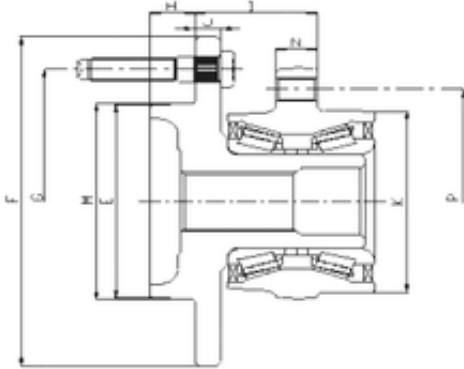

NTN BEARUNG DRIVESHAFT,INC.

ILJIN IJ223066 angular contact ball bearings

Bearing No. IJ223066

P	126 mm
I	46,8 mm
E	77,735 mm
F	183 mm
G	139,7 mm
H	19,4 mm
J	12 mm
K	89,5 mm
M	78,425 mm
N	14,2 mm
1	Wheel Bearing

IJ223066 Bearing 2D drawings and 3D CAD models