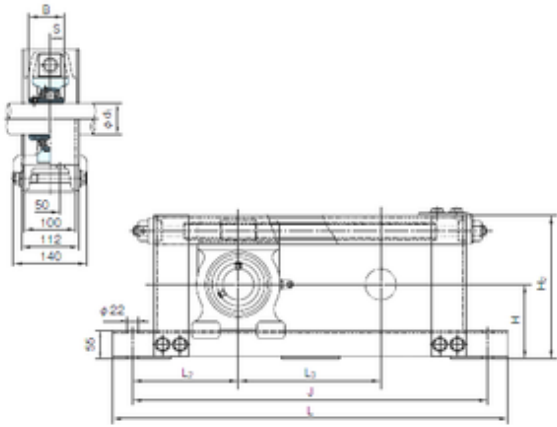

NTN BEARUNG DRIVESHAFT,INC.

NACHI UCTU313+WU700 bearing units

Bearing No. UCTU313+WU700

UCTU313+WU700 Bearing 2D drawings and 3D CAD models

Bore Diameter	65 mm
Width	75 mm
d	65 mm
L2	190 mm
L3	700 mm
B	75 mm
H	145 mm
H2	285 mm
J	1080 mm
L	1140 mm
S	30 mm
Bolt (G)	M18