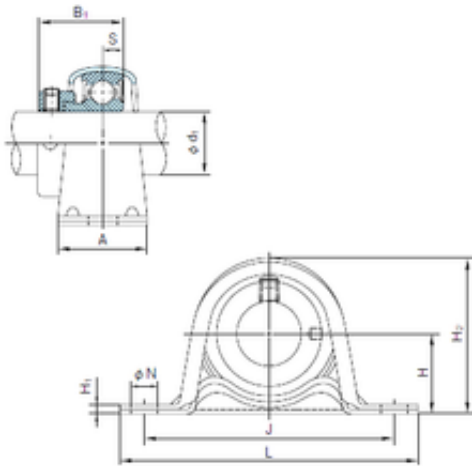

NTN BEARUNG DRIVESHAFT, INC.

NACHI UCF319 bearing units

Bearing No. UCF319

UCF319 Bearing 2D drawings and 3D CAD models

Bore Diameter	95 mm
d1	95 mm
A0	121 mm
A	94 mm
A1	30 mm
B	103 mm
J	228 mm
L	290 mm
N	35 mm
S	41 mm
Bolt (G)	M30
A2	59 mm