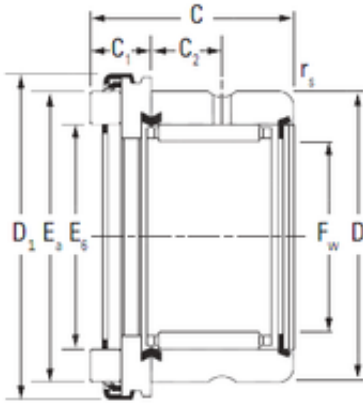

NTN BEARUNG DRIVESHAFT, INC.

KOYO RAX 535 complex bearings

Bearing No. RAX 535

Size	35x47x27 mm
Bore Diameter	35 mm
Outer Diameter	47 mm
Width	27 mm
Fw	35 mm
D	47 mm
D1	53,4 mm
C	27 mm
C1	9 mm
C2	9 mm
Ea	47,8 mm
Eb	37,8 mm
Weight	0,146 Kg
Dynamic load rating radial (C)	22,1 kN
Dynamic load rating axial (C)	33,8 kN
Static load rating radial (C0)	40,8 kN
Static load rating axial (C0)	94 kN

RAX 535 Bearing 2D drawings and 3D CAD models