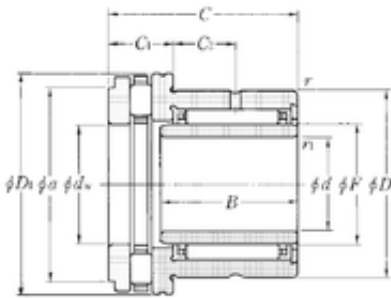

NTN BEARUNG DRIVESHAFT, INC.

45 mm x 62 mm x 25 mm NTN NKXR50T2+IR45 x 50 x 25 complex bearings

Bearing No. NKXR50T2+IR45 x 50 x 25

NKXR50T2+IR45 x 50 x 25 Bearing 2D drawings and 3D CAD models

Bore Diameter	45 mm
Outer Diameter	70 mm
d	45 mm
d1	50 mm
F	50 mm
D	62 mm
D1	70 mm
B	25 mm
C	35 mm
ra1 max.	0,6 mm
r min.	0,6 mm
r1 min.	0,6 mm
C1	14 mm
da min.	66 mm
db min	48 mm
ra max.	0,6 mm
C2	10 mm
Weight	0,379 Kg
Dynamic load rating radial (C)	27,9 kN
Dynamic load rating axial (C)	48 kN
Static load rating radial (C0)	62 kN
Static load rating axial (C0)	150 kN
(Grease) Lubrication Speed	1000 r/min