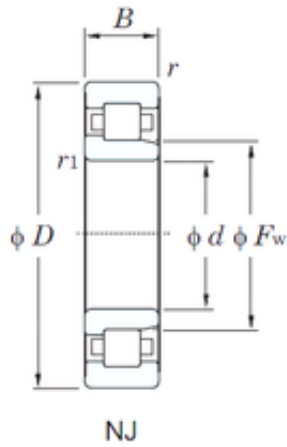

NTN BEARUNG DRIVESHAFT, INC.

120 mm x 260 mm x 86 mm KOYO NJ2324R
cylindrical roller bearings

Bearing No. NJ2324R

NJ2324R Bearing 2D drawings and 3D CAD models

Size	120x260x86 mm
Bore Diameter	120 mm
Outer Diameter	260 mm
Width	86 mm
d	120 mm
Fw	154 mm
D	260 mm
B	86 mm
C	86 mm
r min.	3 mm
r1 min.	3 mm
Weight	23.1 Kg
Basic dynamic load rating (C)	793 kN
Basic static load rating (C0)	1030 kN
(Grease) Lubrication Speed	2000 r/min
Bearing No.	NJ2324R
r(min)	3
r1(min)	3
Cr	991
C0r	1030
Cu	129
Grease lub.	2000
Oil lub.	3000
Ew	-
d1	-