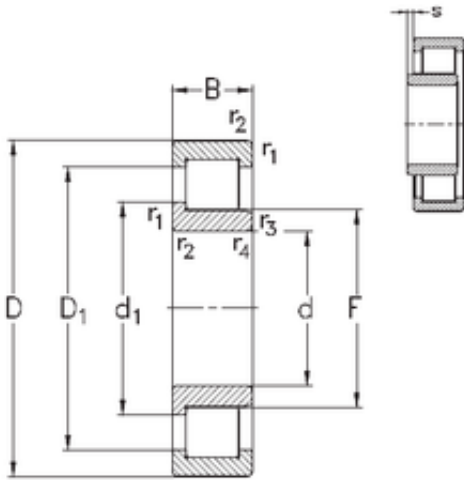

# NTN BEARUNG DRIVESHAFT,INC.

130 mm x 230 mm x 40 mm NKE NJ226-E-M6 cylindrical roller bearings

Bearing No. NJ226-E-M6

|                               |               |
|-------------------------------|---------------|
| Size                          | 130x230x40 mm |
| Bore Diameter                 | 130 mm        |
| Outer Diameter                | 230 mm        |
| Width                         | 40 mm         |
| d                             | 130 mm        |
| F                             | 153,5 mm      |
| D                             | 230 mm        |
| B                             | 40 mm         |
| C                             | 40 mm         |
| r1 min.                       | 3 mm          |
| r2 min.                       | 3 mm          |
| r3 min.                       | 3 mm          |
| r4 min.                       | 3 mm          |
| S                             | 1,2 mm        |
| Weight                        | 6,5 Kg        |
| Basic dynamic load rating (C) | 406 kN        |
| Basic static load rating (C0) | 456 kN        |

NJ226-E-M6 Bearing 2D drawings and 3D CAD models