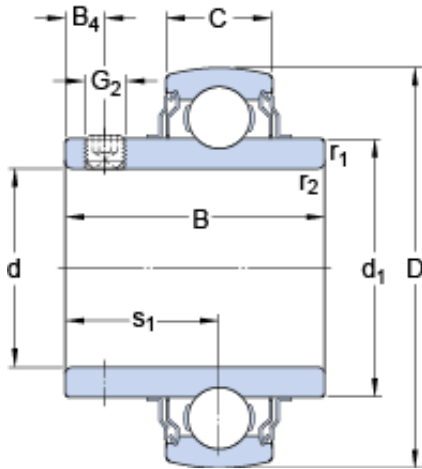

NTN BEARUNG DRIVESHAFT,INC.

55.562 mm x 100 mm x 55.6 mm SKF YAR
211-203-2FW/VA201 deep groove ball bearings

Bearing No. YAR 211-203-2FW/VA201

YAR 211-203-2FW/VA201 Bearing 2D drawings and 3D
CAD models

Size	100x55.562x55.6 mm
Bore Diameter	100 mm
Outer Diameter	55,562 mm
Width	55,6 mm
d	55.562 mm
D	100 mm
B	55.6 mm
C	25 mm
d ₁	69.06 mm
B ₄	9 mm
s ₁	33.4 mm
r _{1,2} - min.	1 mm
Basic dynamic load rating - C	25 kN
Basic static load rating - C ₀	29 kN
Limiting speed	50 r/min
Limiting temperature - T	250 ° C
Mass bearing	1.05 kg
Grub (set) screw - G ₂ - 3/8-24 UNF	3/824 UNF
Hexagonal key size for grub screw - H	4.762 mm
d ₁	69.06 mm
B ₄	9 mm
s ₁	33.4 mm
r _{1,2} min.	1 mm

NTN BEARUNG DRIVESHAFT, INC.

Basic dynamic load rating C	25 kN
Basic static load rating C ₀	29 kN
Limiting temperature T max.	250 ° C
Grub (set) screw G ₂	3/8-24 UNF
Hexagonal key size for grub screw N	4.763 mm
Recommended tightening torque for grub screw	16.5 N · m