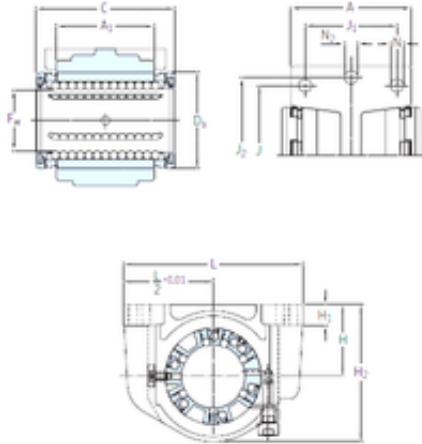

NTN BEARUNG DRIVESHAFT,INC.

SKF LUCE 12-2LS linear bearings

Bearing No. LUCE 12-2LS

Outer Diameter	12 mm
Ew	12 mm
Da	22 mm
A	31 mm
A1	20 mm
C	32 mm
H	18 mm
H1	6 mm
H2	34,5 mm
J	32 mm
L	52 mm
N	4,3 mm
J1	23 mm
J2	42 mm
N2	5,3 mm
Weight	0,053 Kg
Basic dynamic load rating (C)	1,08 kN

LUCE 12-2LS Bearing 2D drawings and 3D CAD models