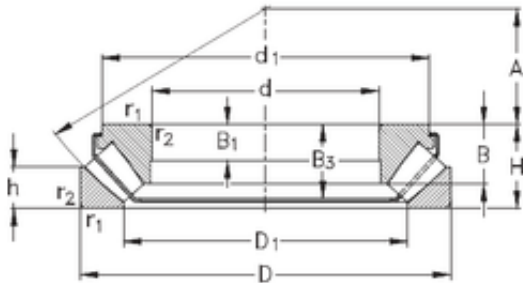

NTN BEARUNG DRIVESHAFT, INC.

60 mm x 130 mm x 27 mm NKE 29412-EJ thrust roller bearings

Bearing No. 29412-EJ

| | |
|-------------------------------|--------------|
| Size | 60x130x42 mm |
| Bore Diameter | 60 mm |
| Outer Diameter | 130 mm |
| Width | 42 mm |
| d | 60 mm |
| D | 130 mm |
| H | 42 mm |
| d1 | 118 mm |
| h | 20 mm |
| r1 min. | 1,5 mm |
| r2 min. | 1,5 mm |
| A | 38 mm |
| B | 27 mm |
| B1 | 27 mm |
| B3 | 37 mm |
| D1 | 87 mm |
| Weight | 2,47 Kg |
| Basic dynamic load rating (C) | 382 kN |
| Basic static load rating (C0) | 1004 kN |

29412-EJ Bearing 2D drawings and 3D CAD models