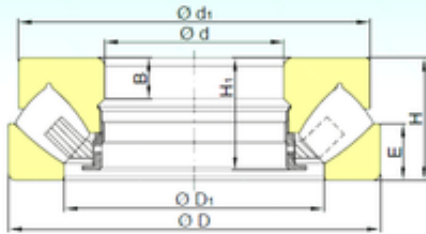

NTN BEARUNG DRIVESHAFT,INC.

560 mm x 750 mm x 37 mm ISB 292/560 M
thrust roller bearings

Bearing No. 292/560 M

292/560 M Bearing 2D drawings and 3D CAD models

| | |
|-------------------------------|----------------|
| Size | 560x750x115 mm |
| Bore Diameter | 560 mm |
| Outer Diameter | 750 mm |
| Width | 115 mm |
| d | 560 mm |
| D | 750 mm |
| H | 115 mm |
| d1 | 61 mm |
| B | 37 mm |
| D1 | 644 mm |
| E | 111 mm |
| Weight | 140 Kg |
| Basic dynamic load rating (C) | 2930 kN |
| Basic static load rating (C0) | 15680 kN |
| (Grease) Lubrication Speed | 612 r/min |